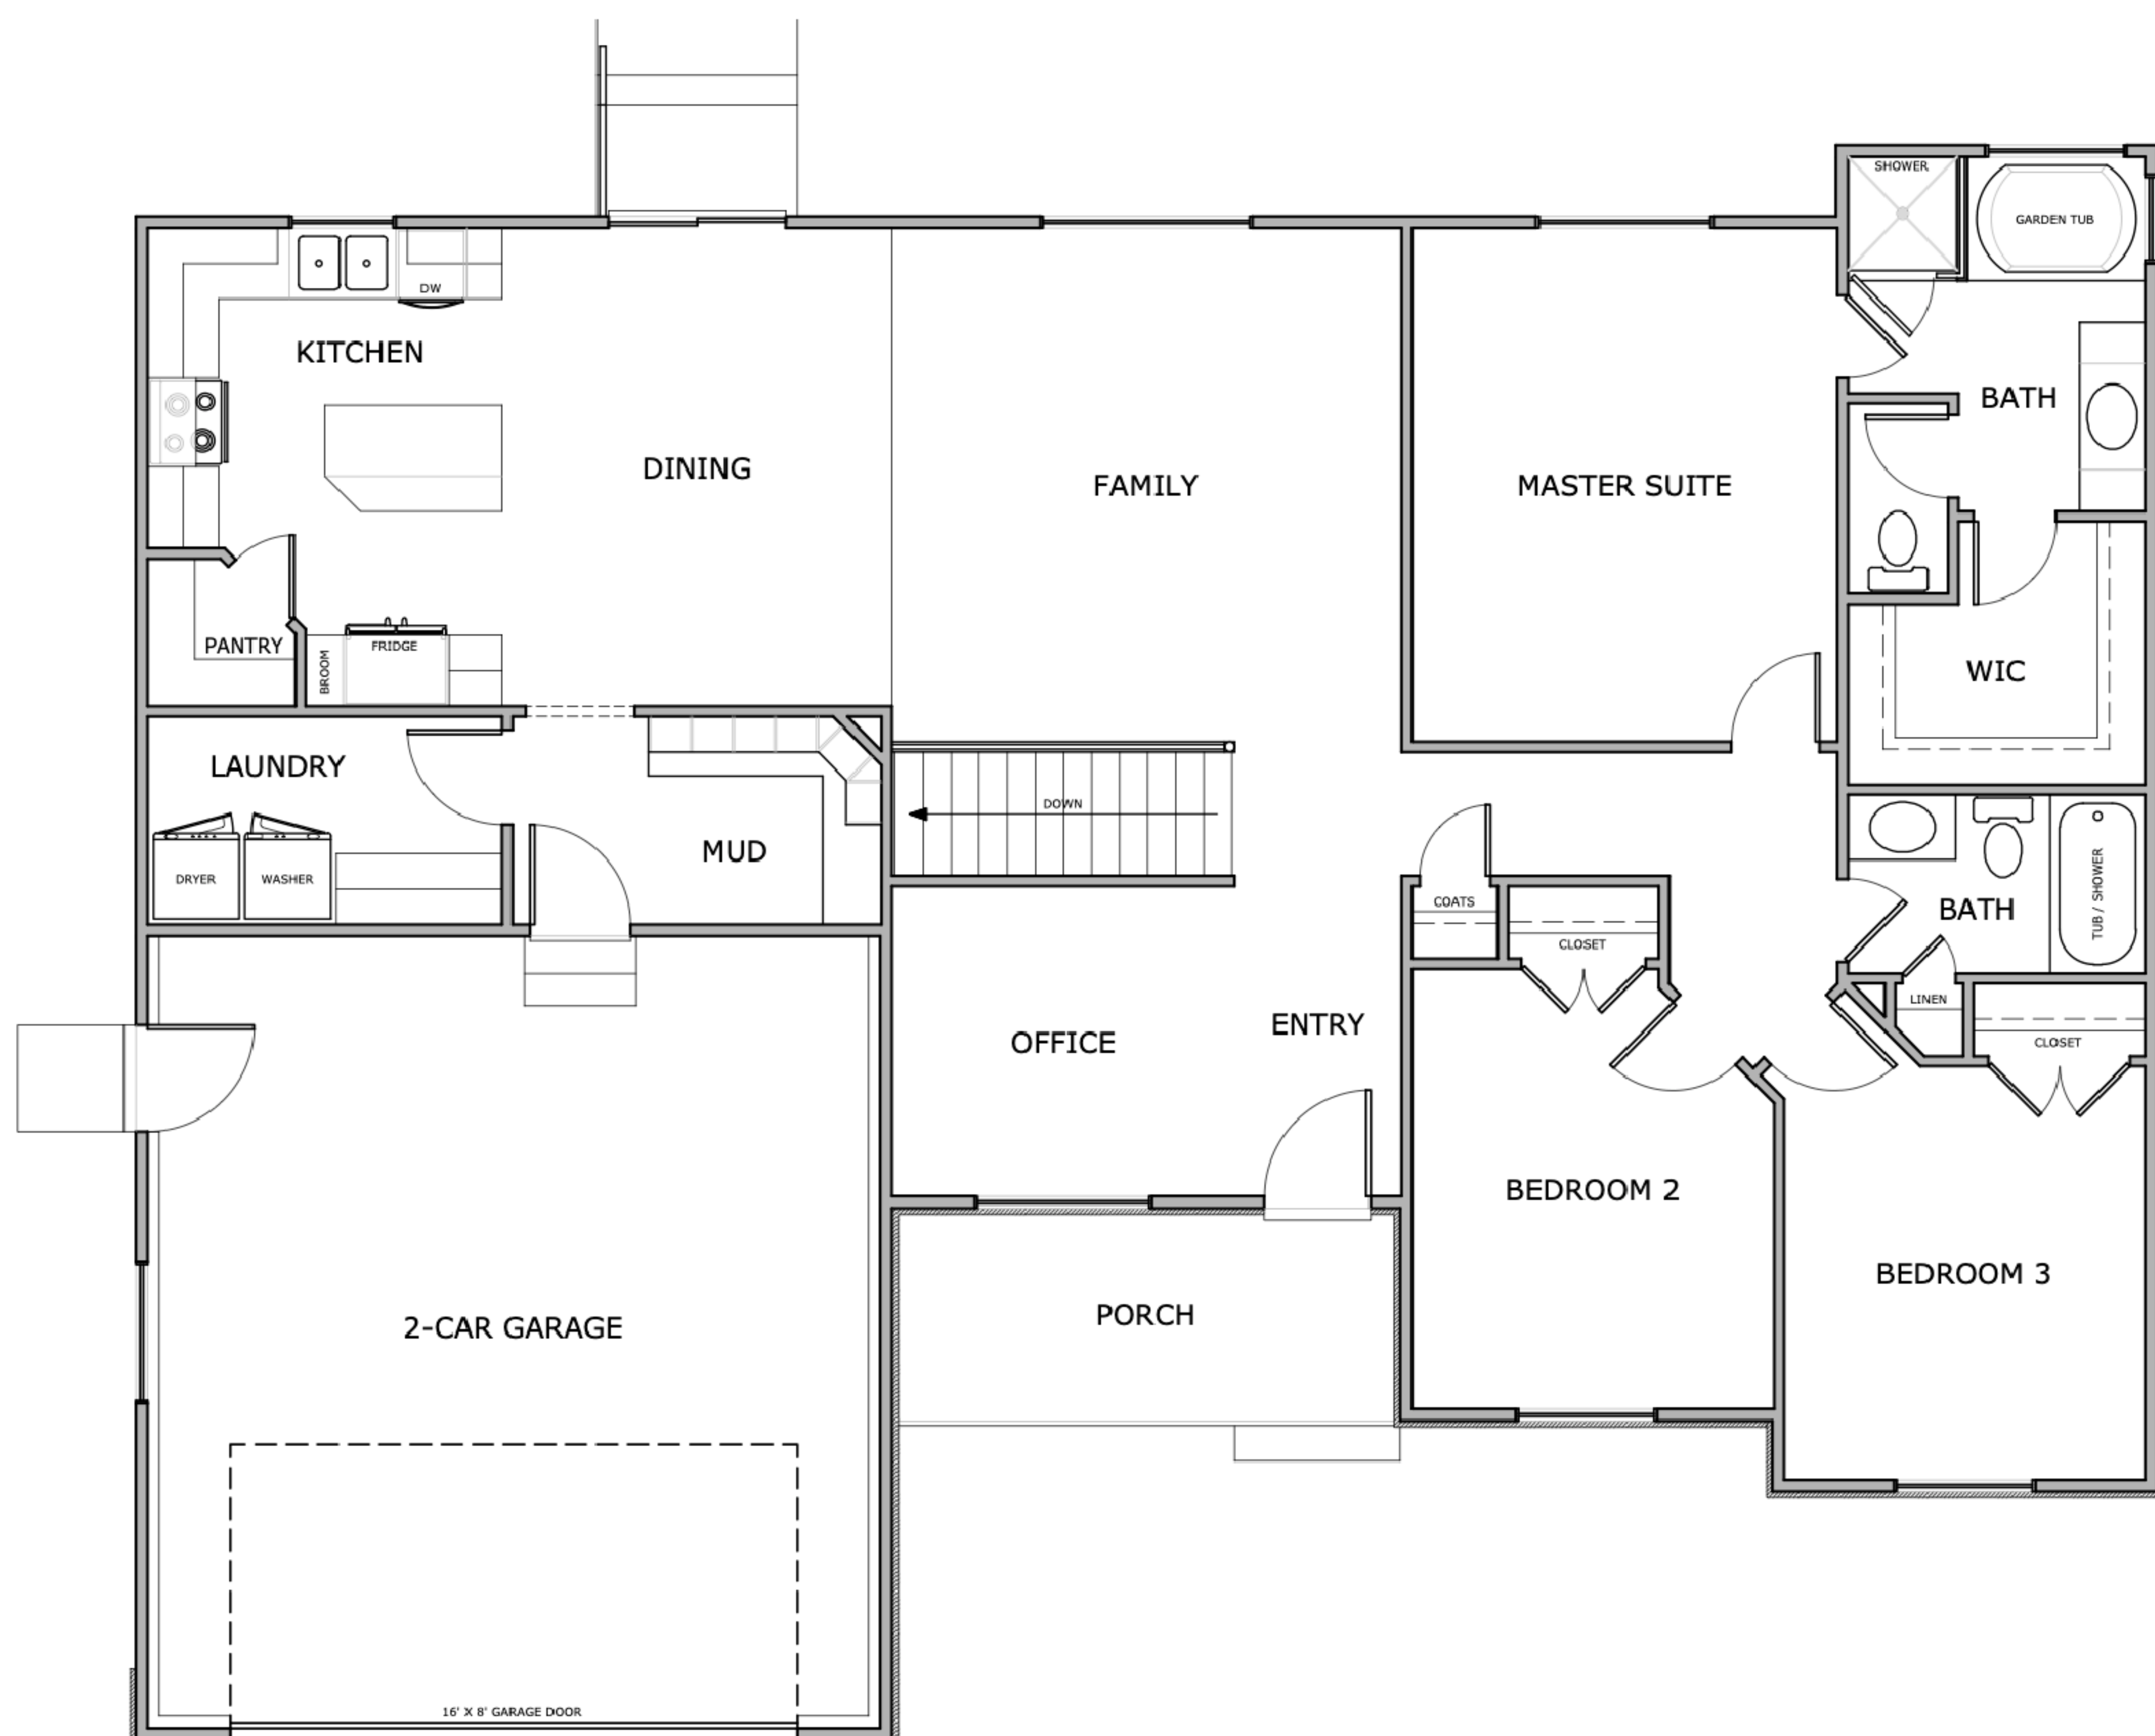

# The Brooklyn Plan

RAMBLER - 1603 FINISHED SQ FT - 3289 TOTAL SQ FT - 3 BED - 2 BATH - 3 CAR GARAGE

Exterior elevation & interior features listed are an artist rendering and may not represent the final standard features. See standard features list