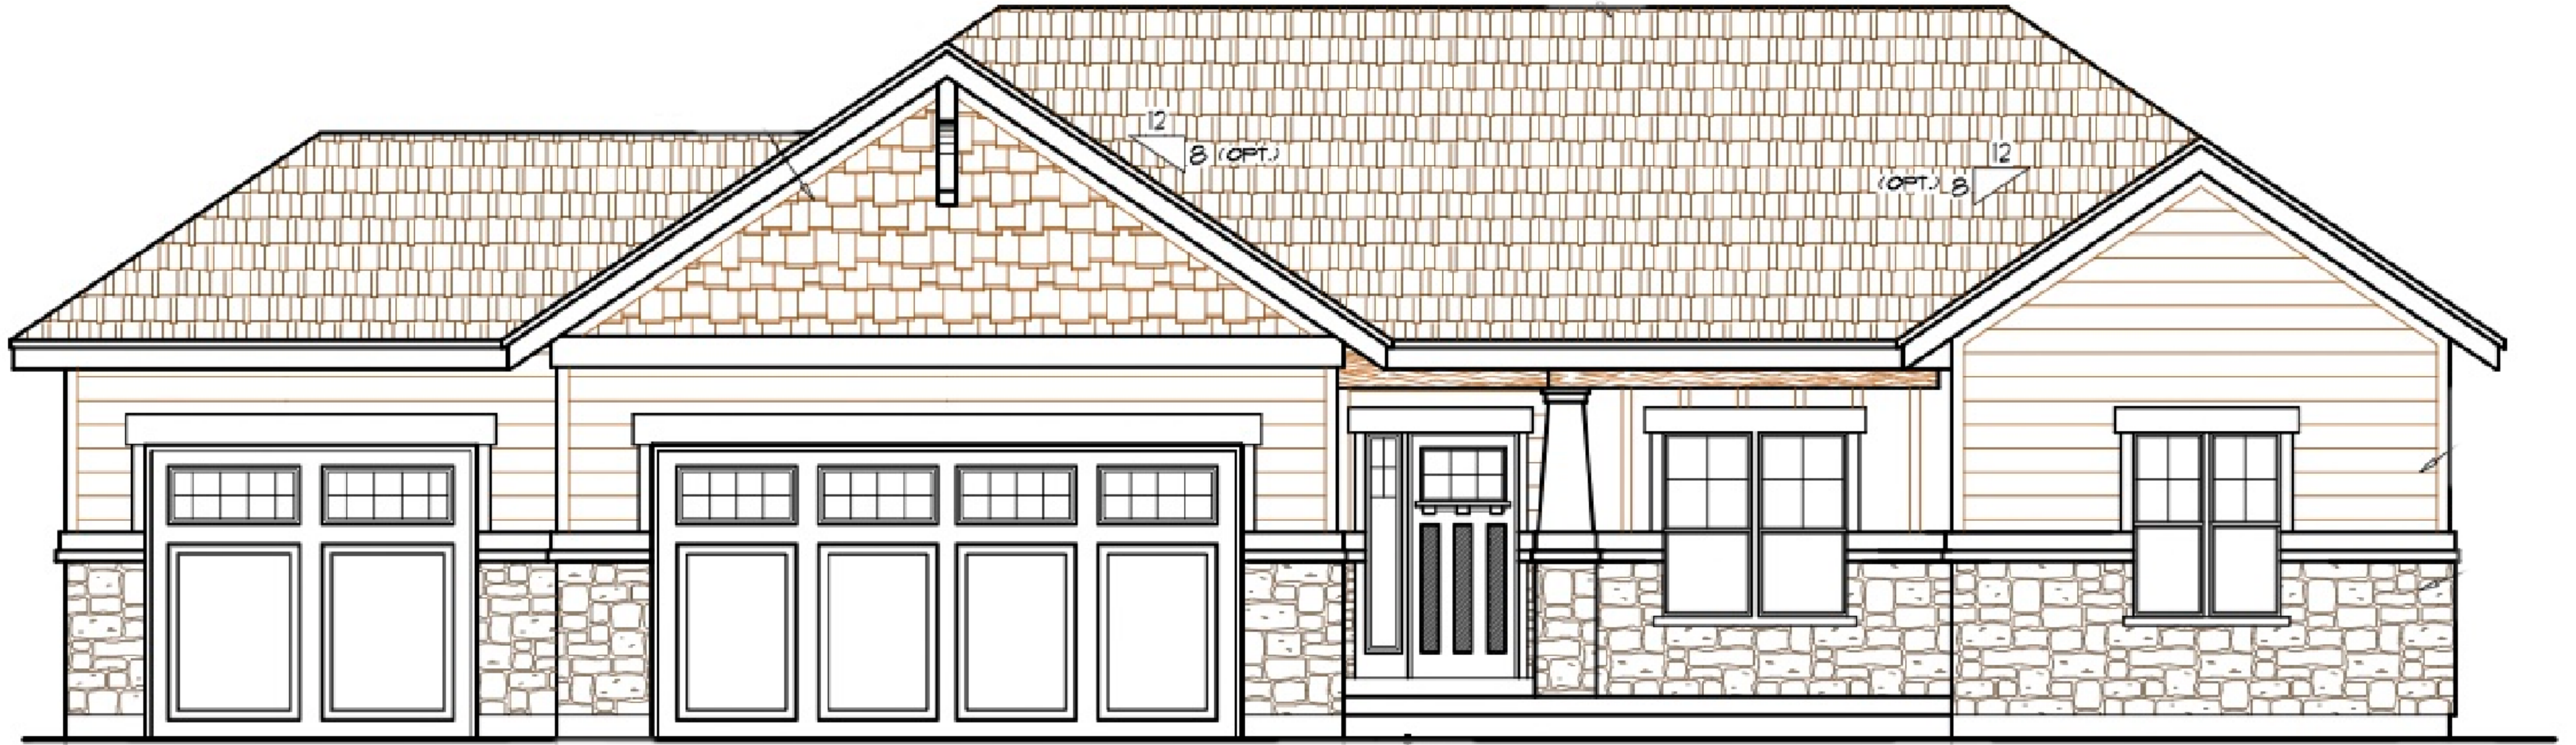

The Charlie Plan

RAMBLER 1648 FINISHED SQ FT 3388 TOTAL SQ FT -3 BED -2 BATH -3 CAR GARAGE

Exterior elevation & interior features listed are an artist rendering and may not represent the final standard features.

PRIDE BUILT HOMES