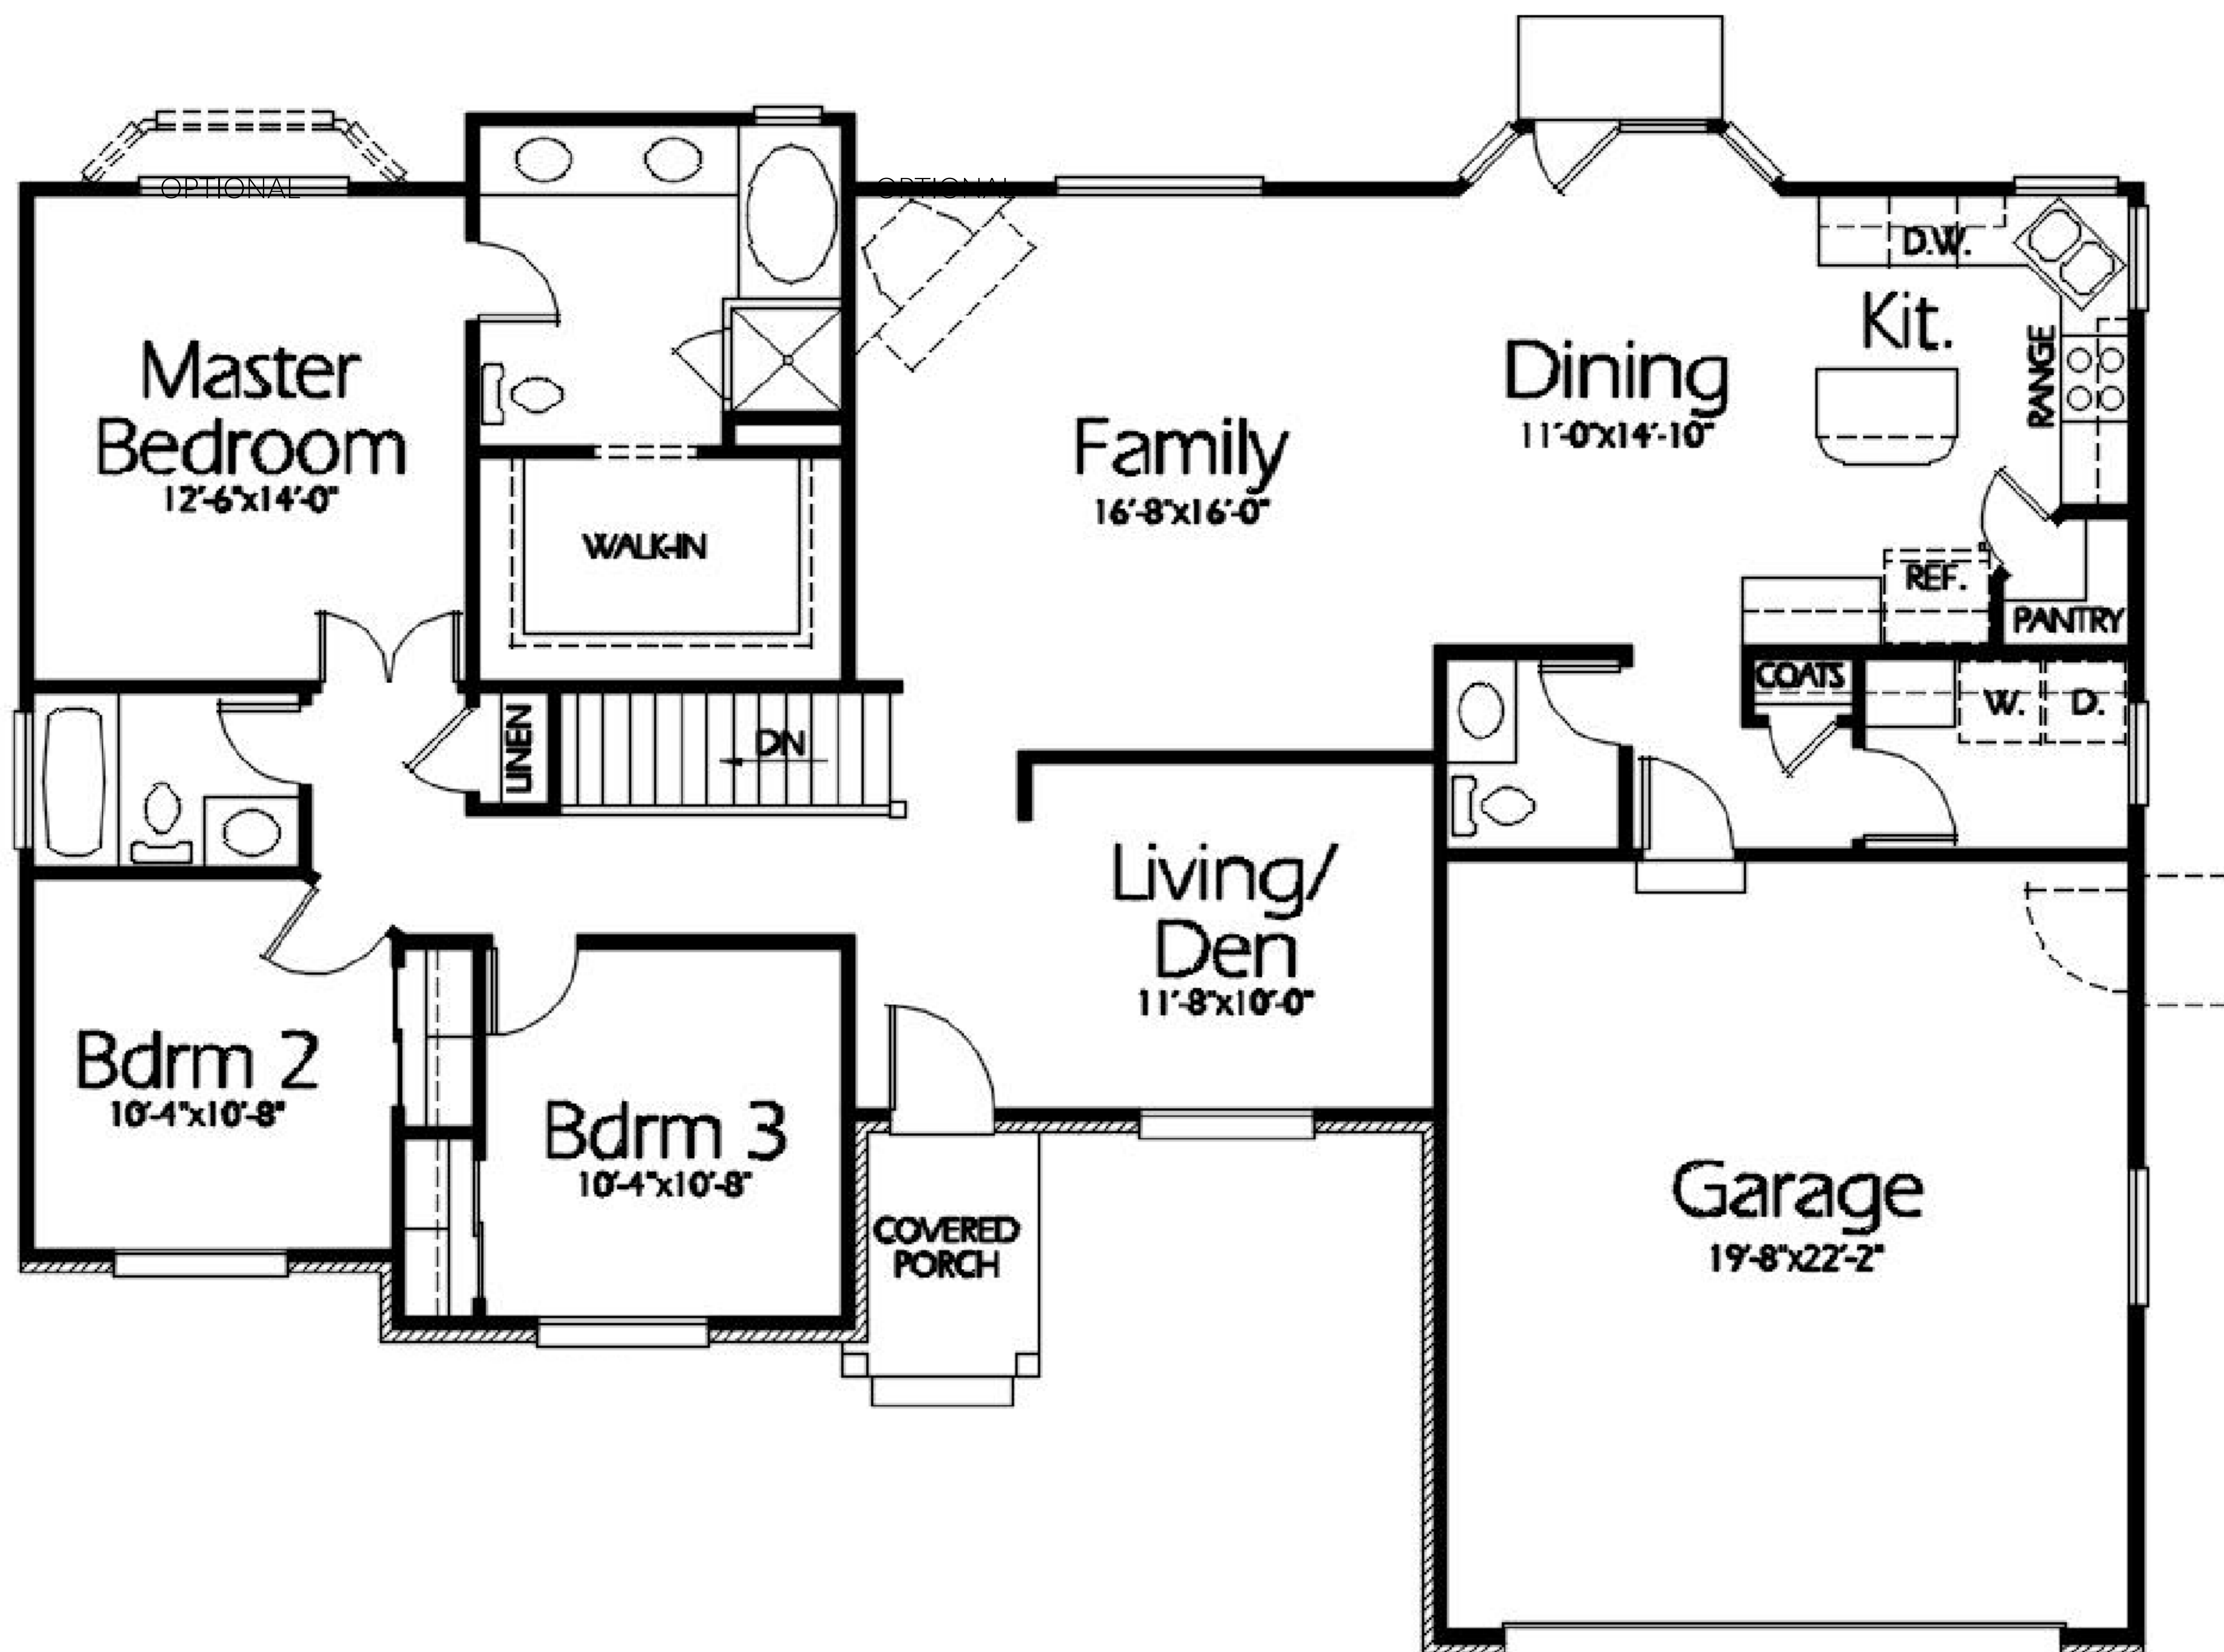

The Asher Plan

RAMBLER - 1672 FINISHED SQ FT - 3408 TOTAL SQ FT - 3 BED - 2.5 BATH - 3 CAR GARAGE

Exterior elevation is an artist rendering and may not represent the final exterior finishes. SEE STANDARD FEATURES LIST