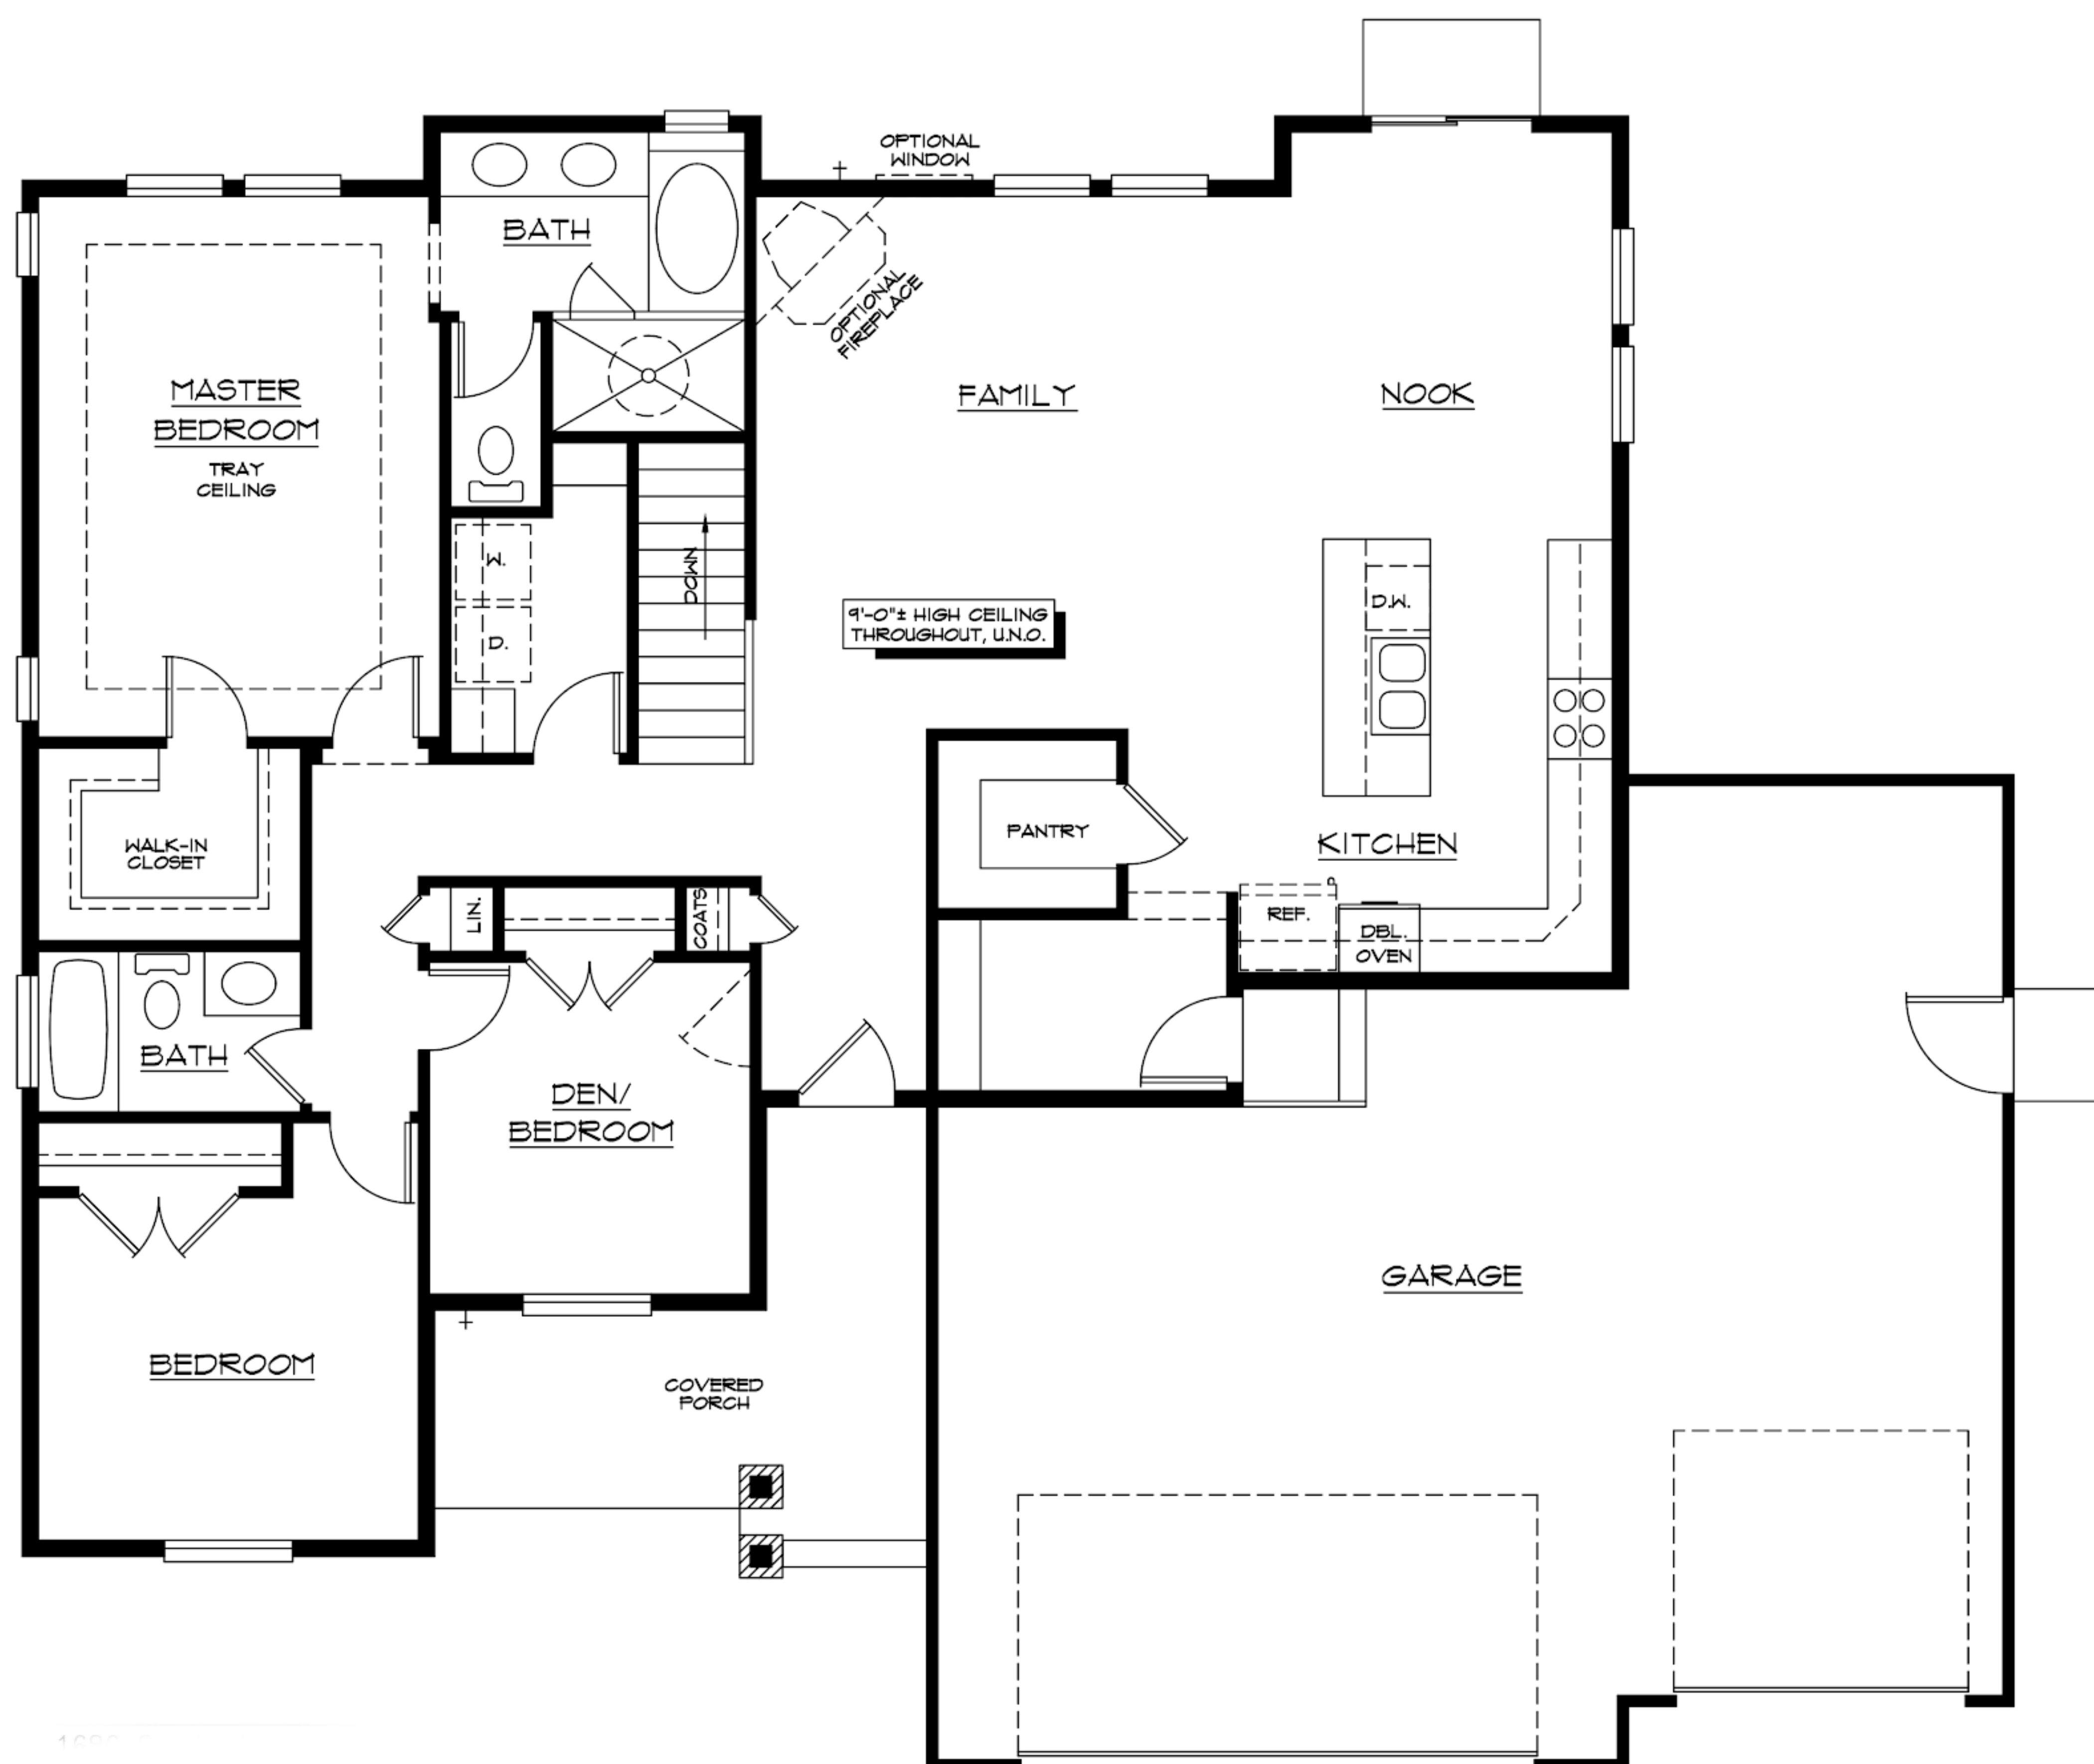

CRAFTSMAN *The Sawyer Plan*

RAMBLER- 1686 FINISHED SQ FT - 3505 TOTAL SQ FT - 3 BED - 2 BATH -3 CAR GARAGE

Exterior & interior elevation is an artist rendering and may not represent the final exterior finishes. SEE STANDARD FEATURES LIST