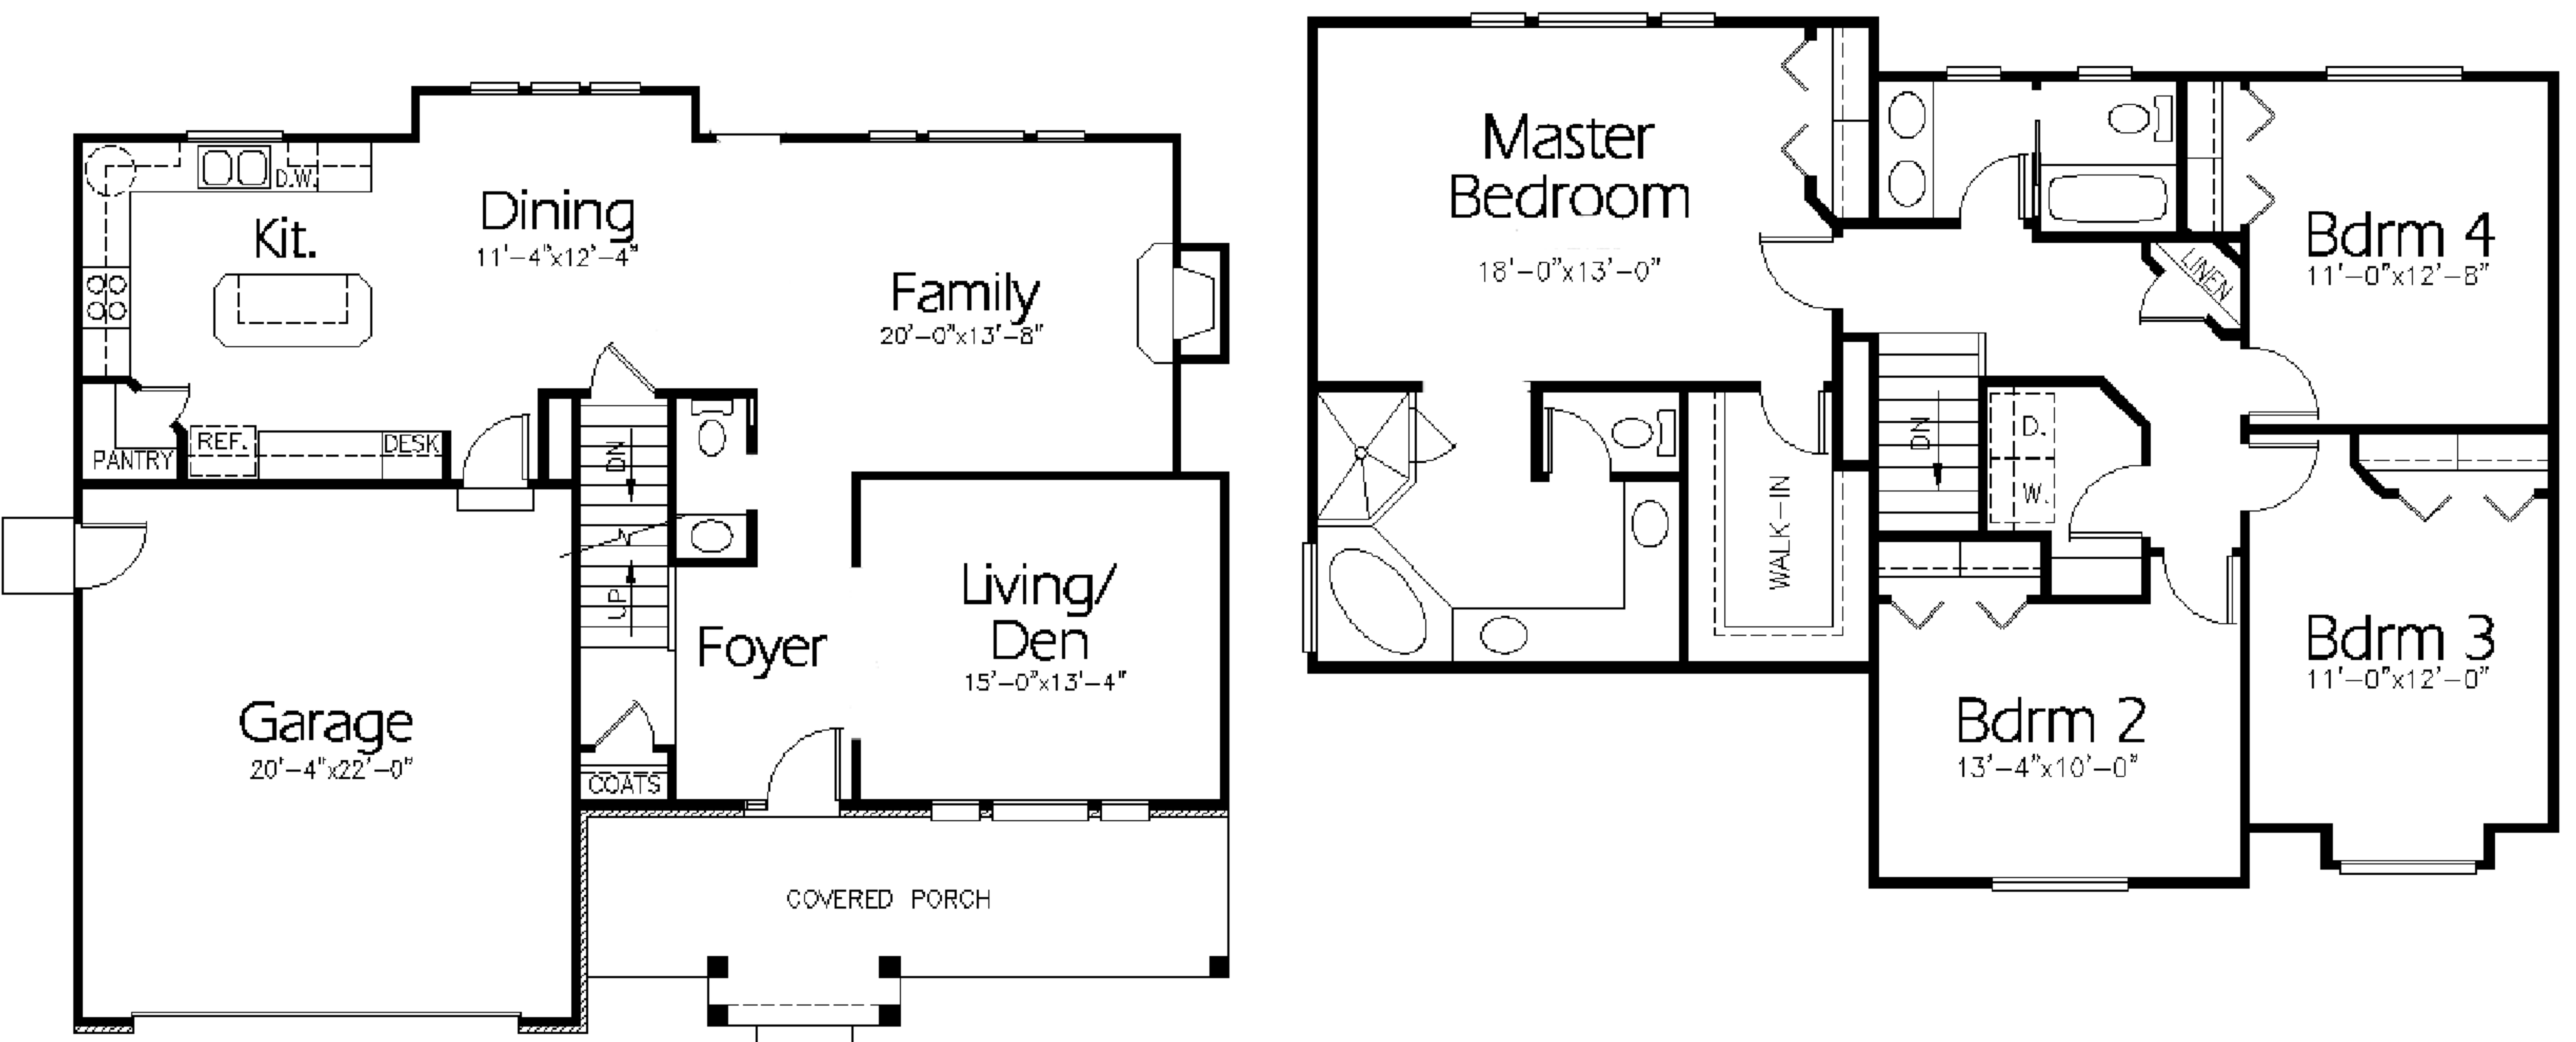

The Savannah Plan

TWO-STORY - 2302 FINISHED SQ FT - 3581 TOTAL SQ FT - 4 BEDS - 2.5 BATHS

Exterior & interior elevation are an artist rendering and may not represent the final finishes. see standard features sheet.