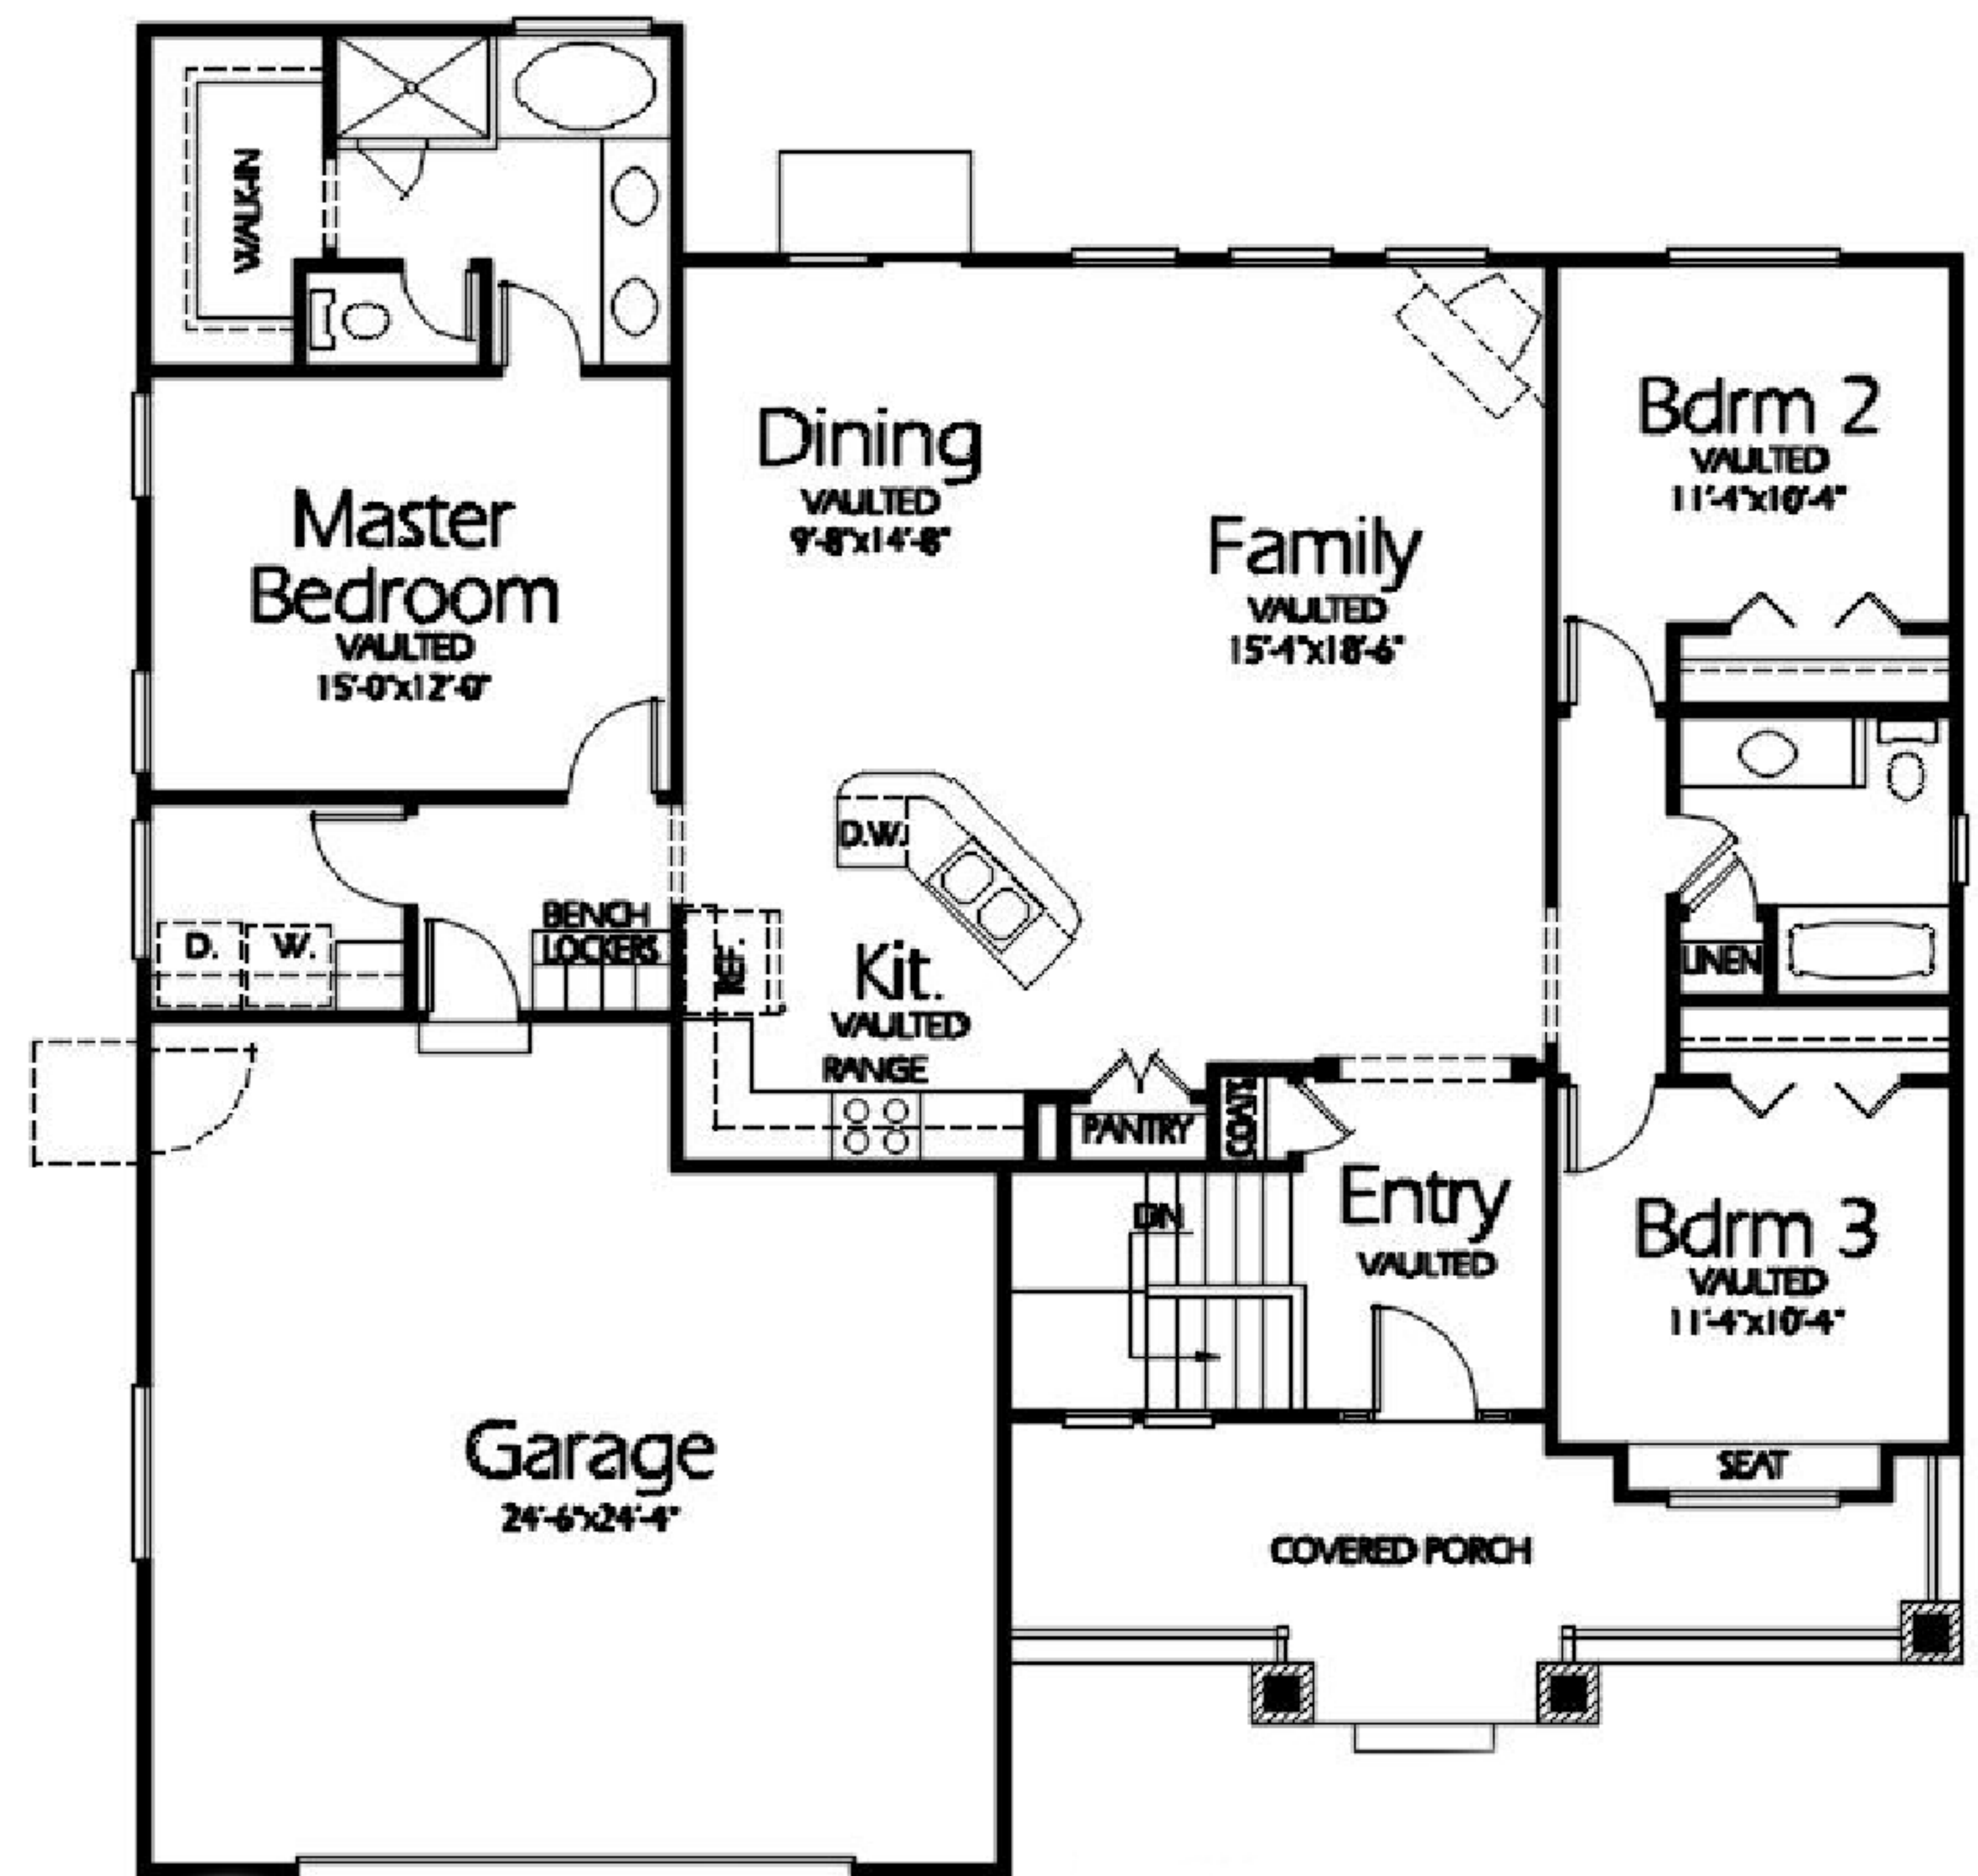

The Logan Plan

RAMBLER - 3 BED - 2 BATH - 3 CAR GARAGE

Exterior elevation is an artist rendering and may not represent the final exterior finishes. SEE STANDARD FEATURES LIST

OPTION 1
1563 FINISHED SQ FT
TOTAL SQ FT 3156

OPTION 2
1659 FINISHED SQ FT
TOTAL SQ FT 3513

PRIDE BUILT HOMES