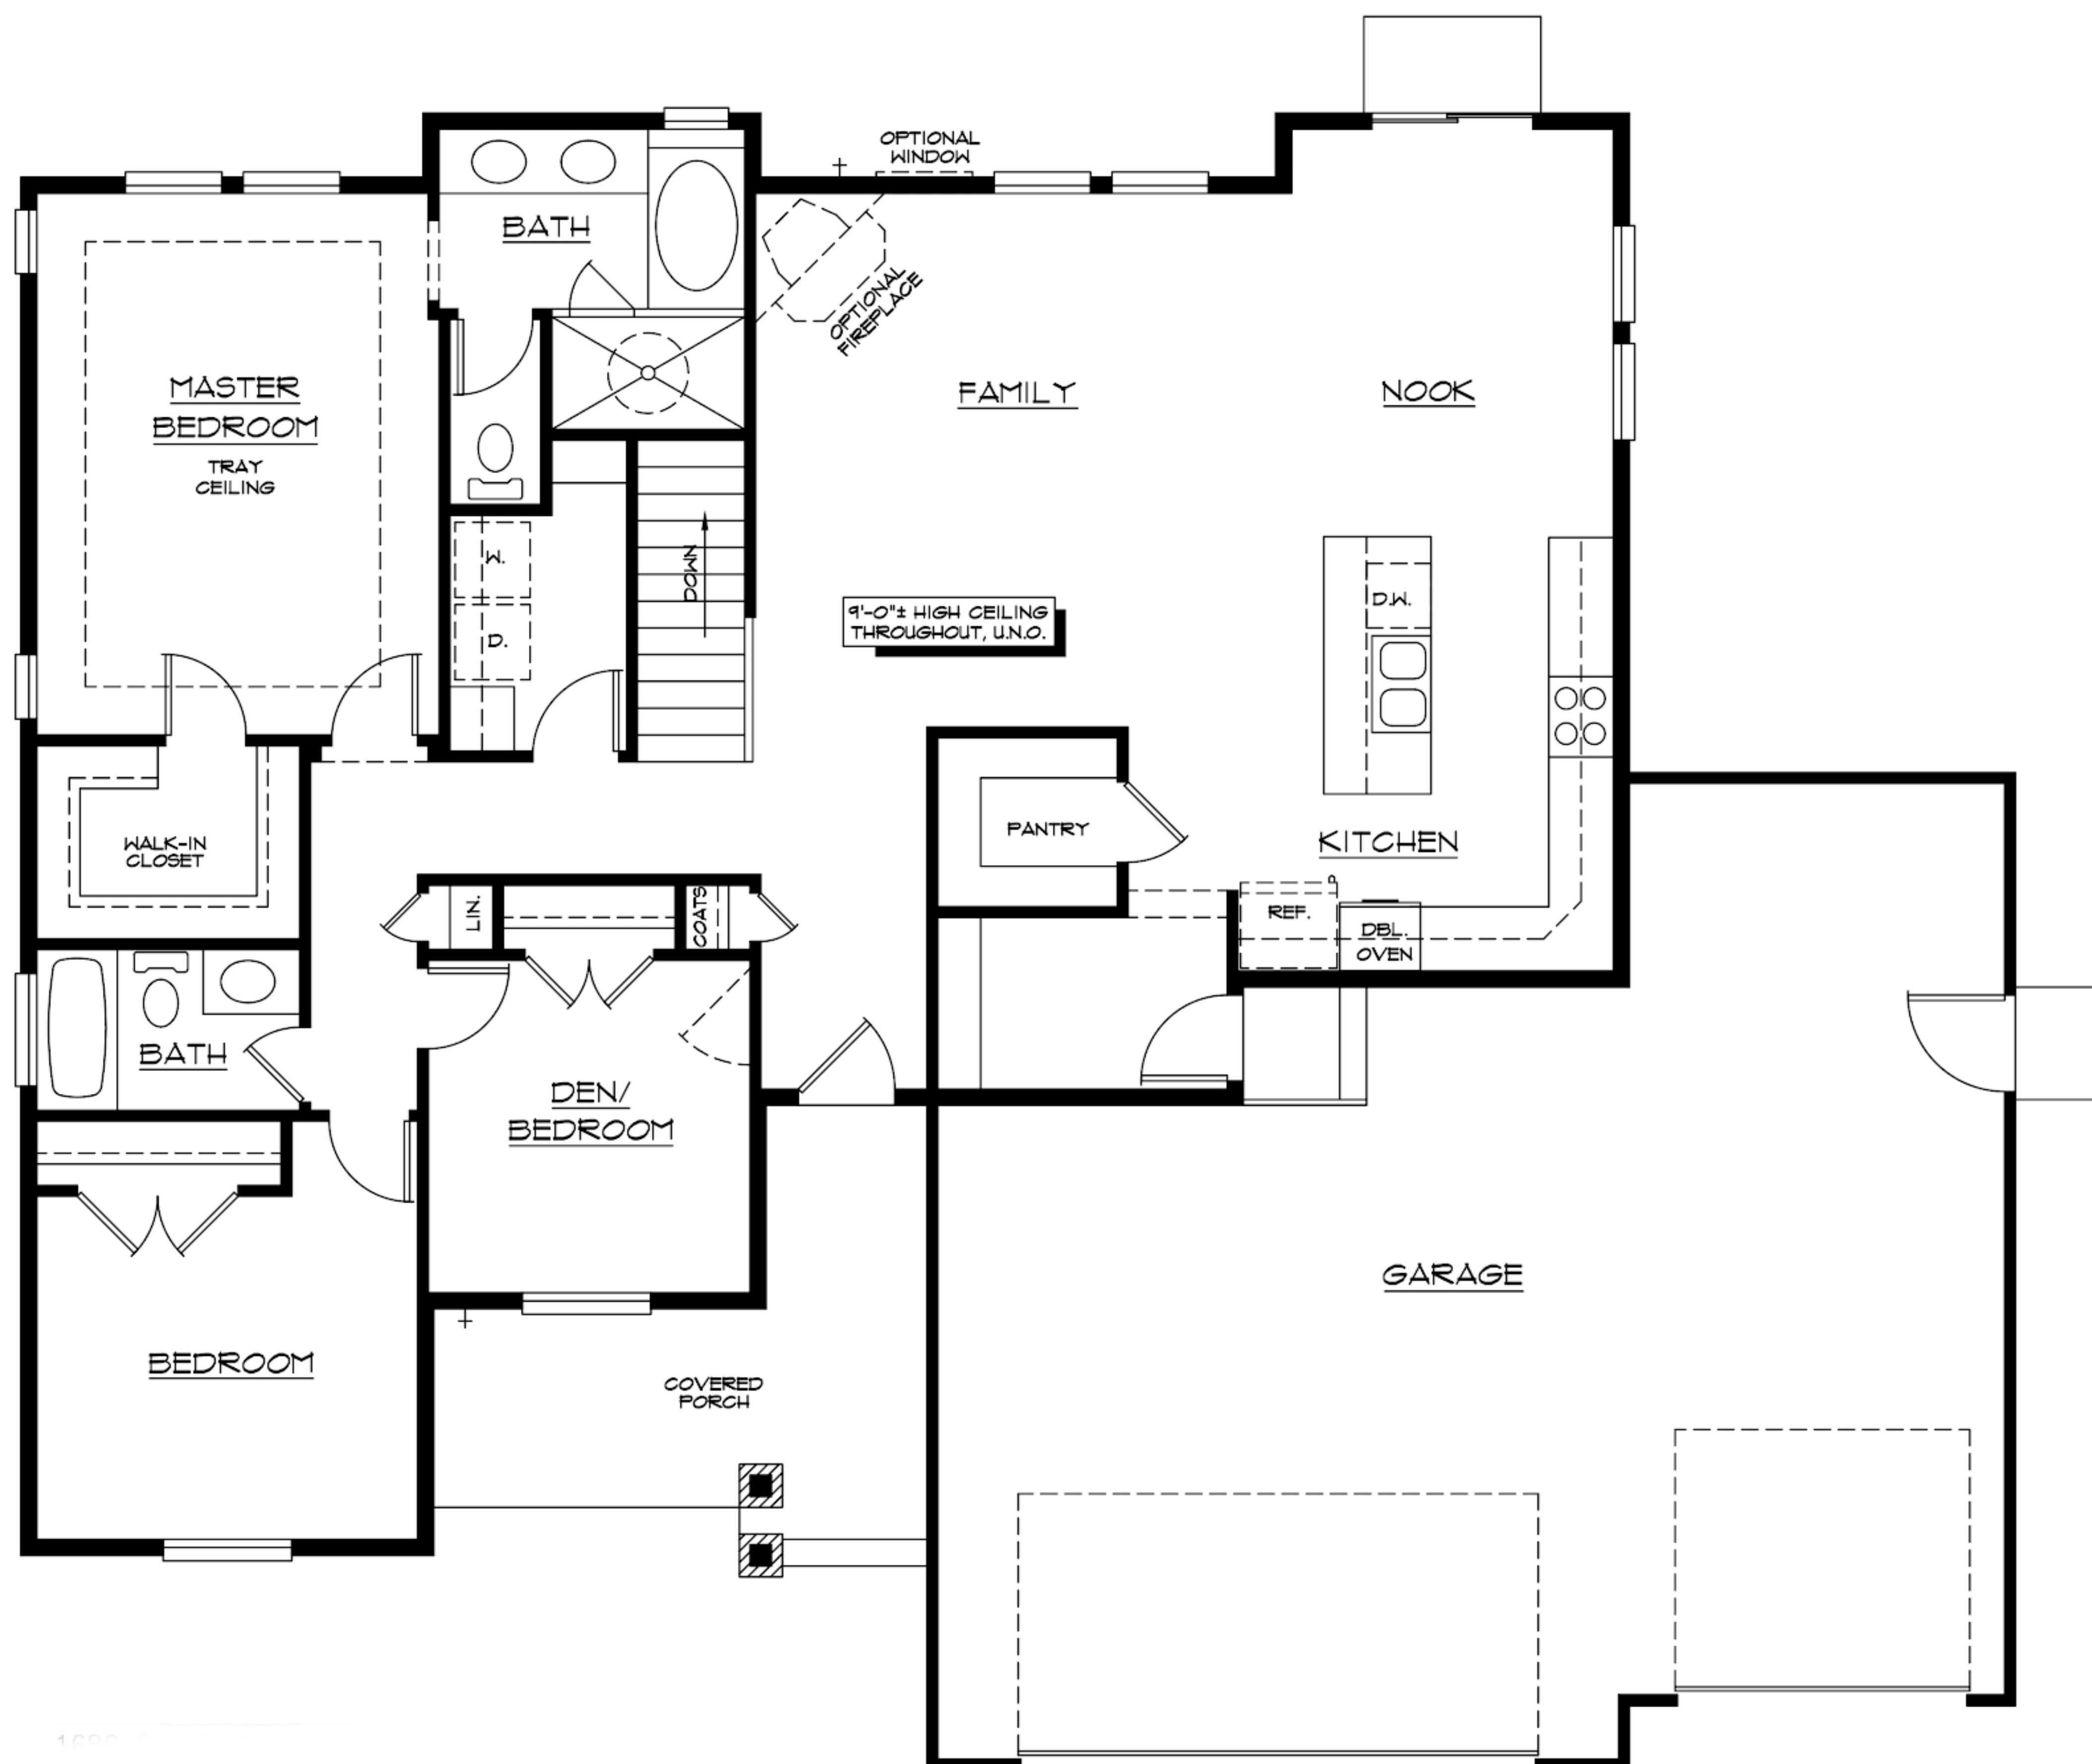

# MODERN *The Sawyer Plan*

RAMBLER - 1686 FINISHED SQ FT - 3505 TOTAL SQ FT - 3 BED - 2 BATH - 3 CAR GARAGE

Exterior & interior elevation is an artist rendering and may not represent the final exterior finishes. SEE STANDARD FEATURES LIST