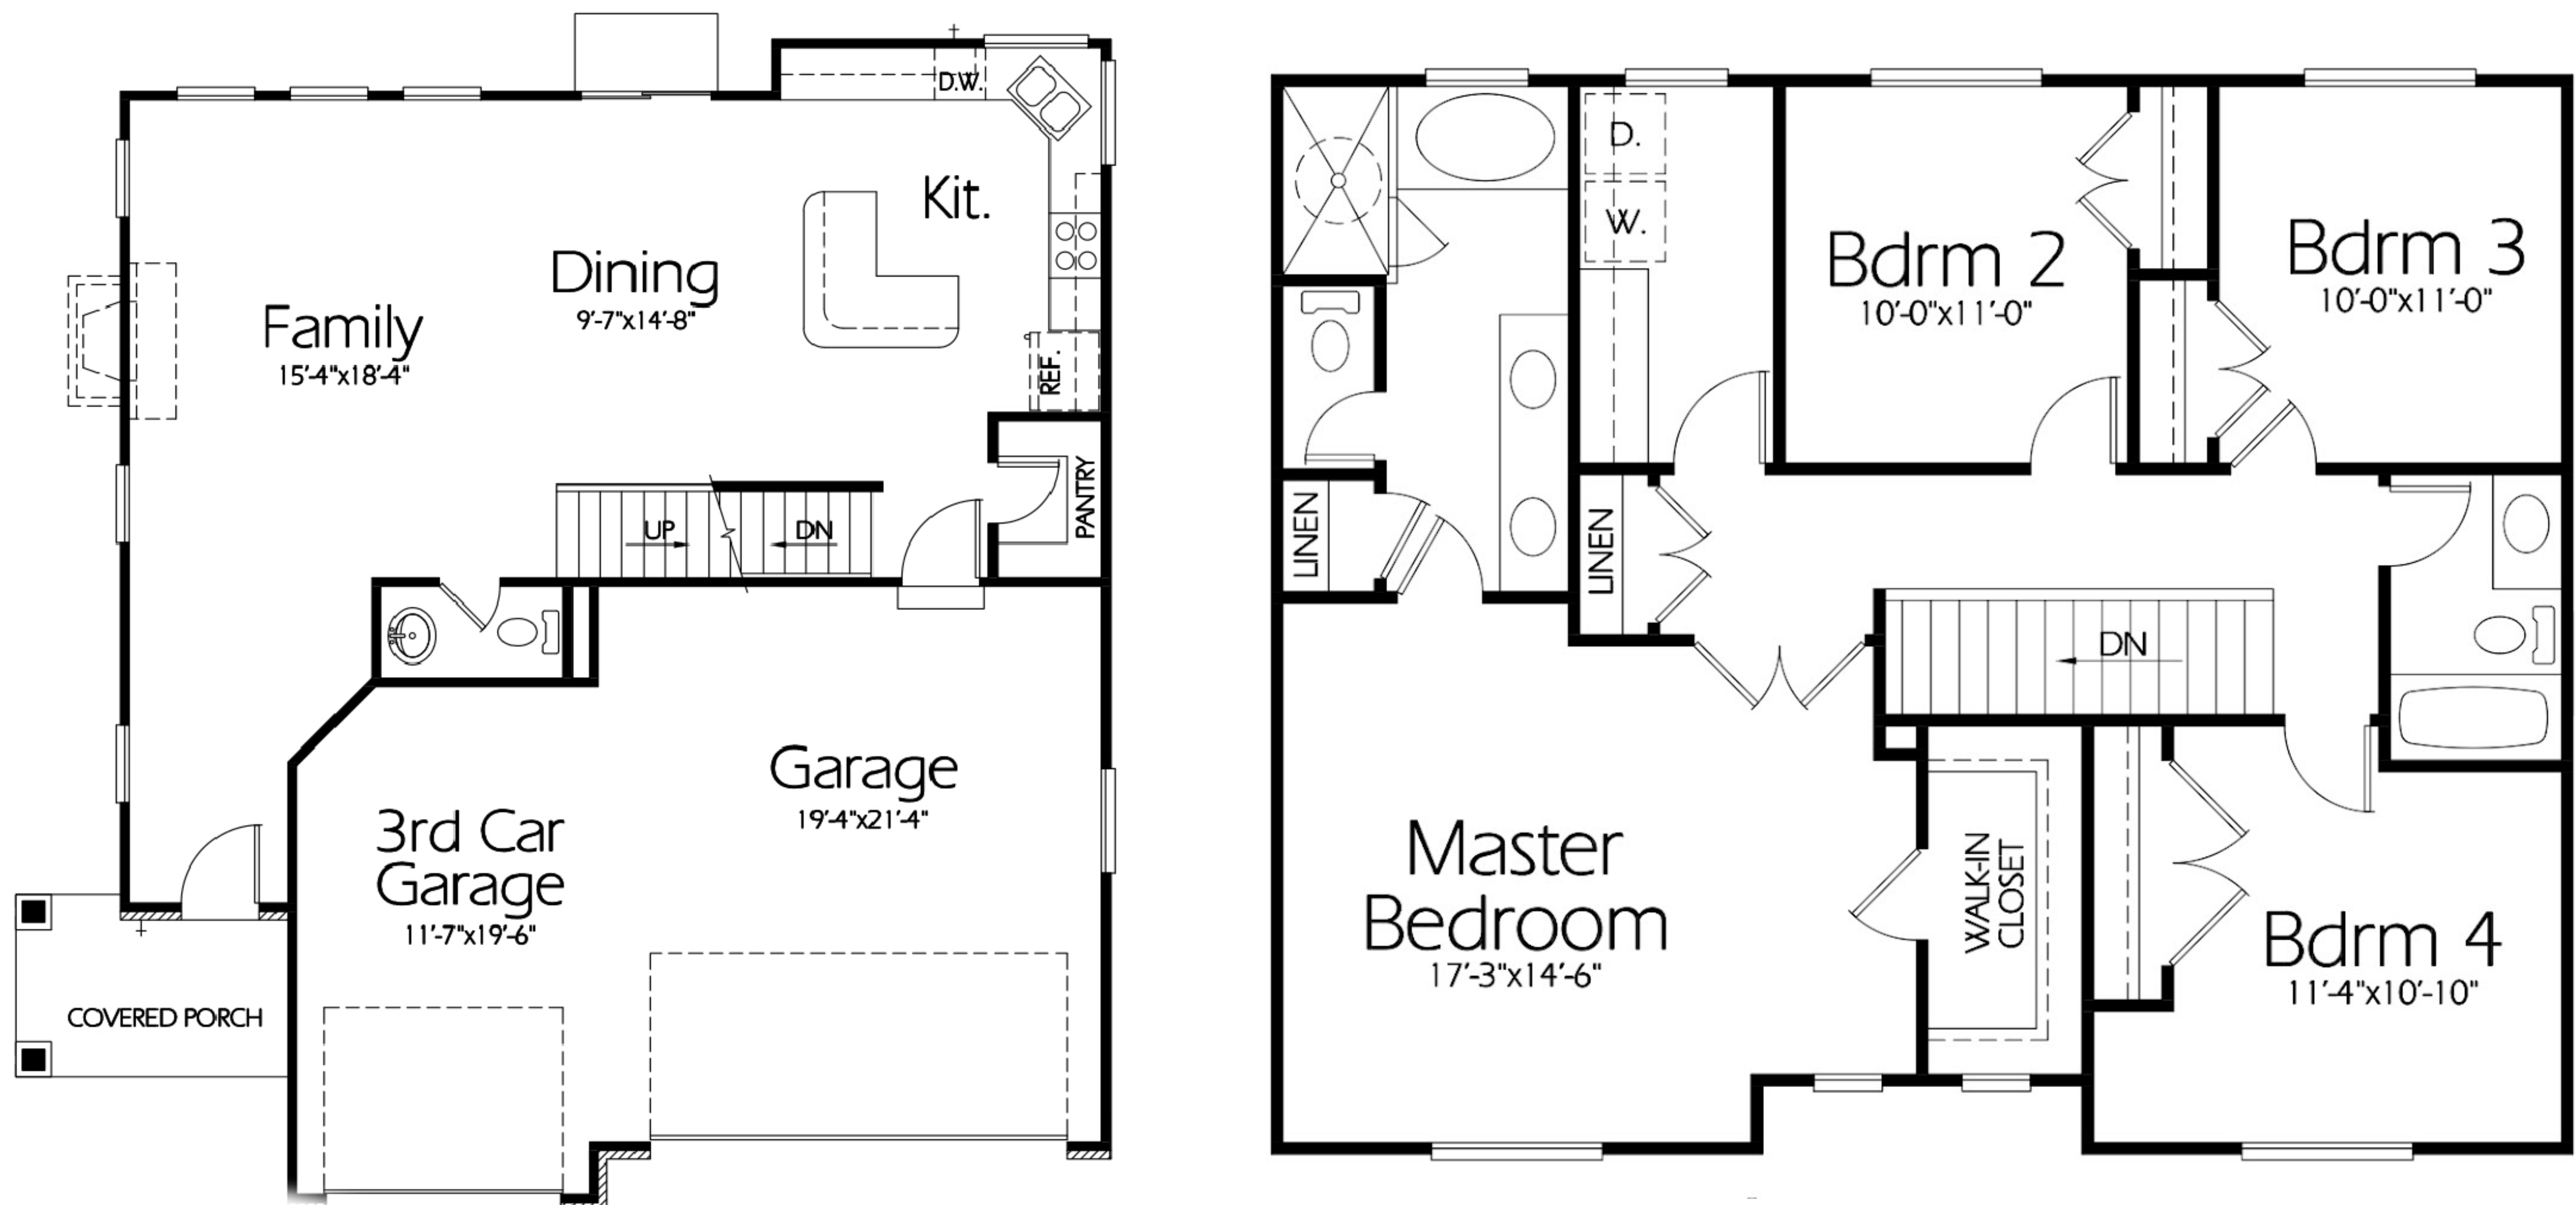

# The McCade Plan

TWO-STORY - 2062 SQ FT - 3030 TOTAL SQ FT - 4 BED - 2.5 BATH - 3 CAR GARAGE

Exterior elevation is an artist rendering and may not represent the final exterior finishes. SEE STANDARD FEATURES LIST