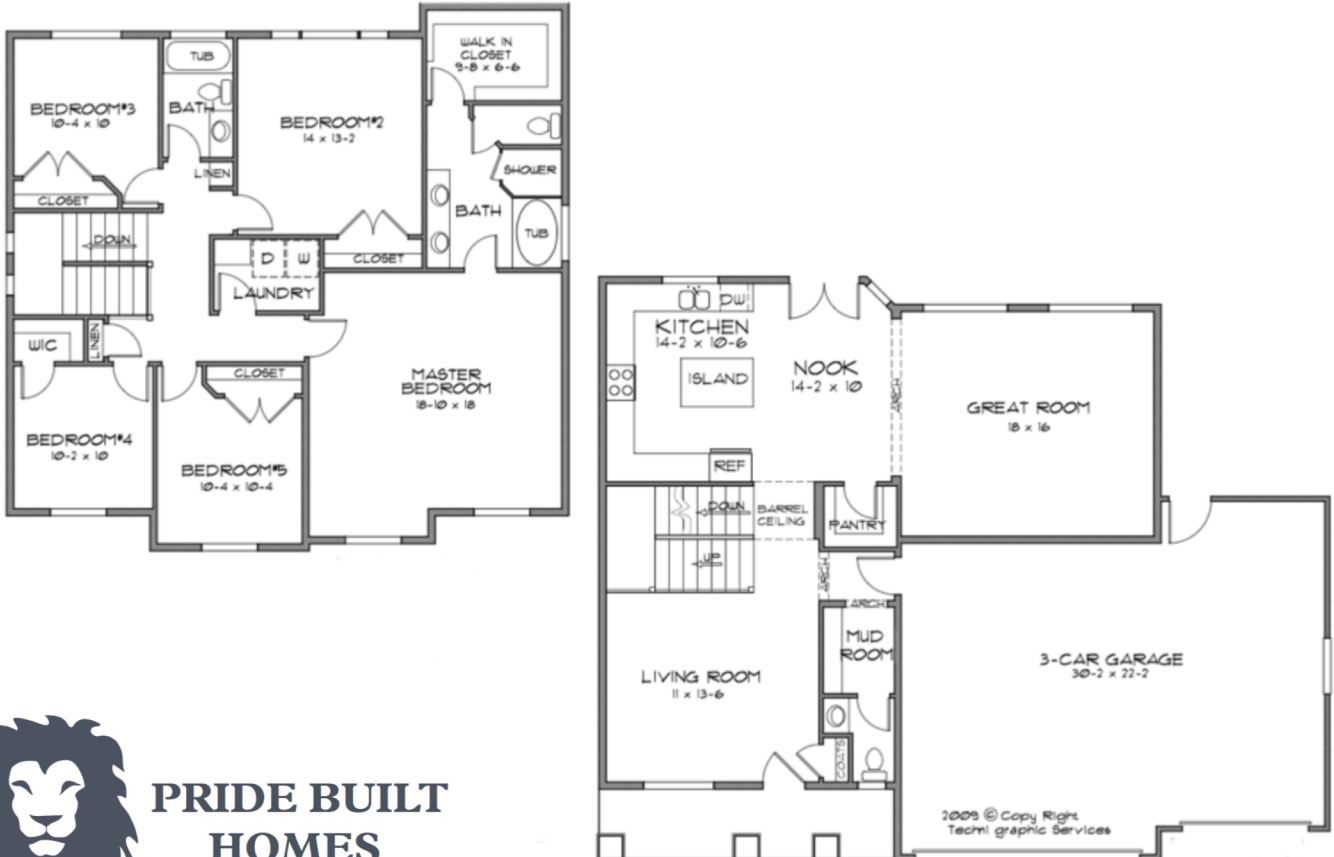

# The Mia

TWO-STORY - 2454 FINISHED SQ FT - 3623 TOTAL SQ FT- 4 BED - 2.5 BATH- 3 CAR GARAGE

Exterior elevation is an artist rendering and may not represent the final exterior finishes

**PRIDE BUILT  
HOMES**