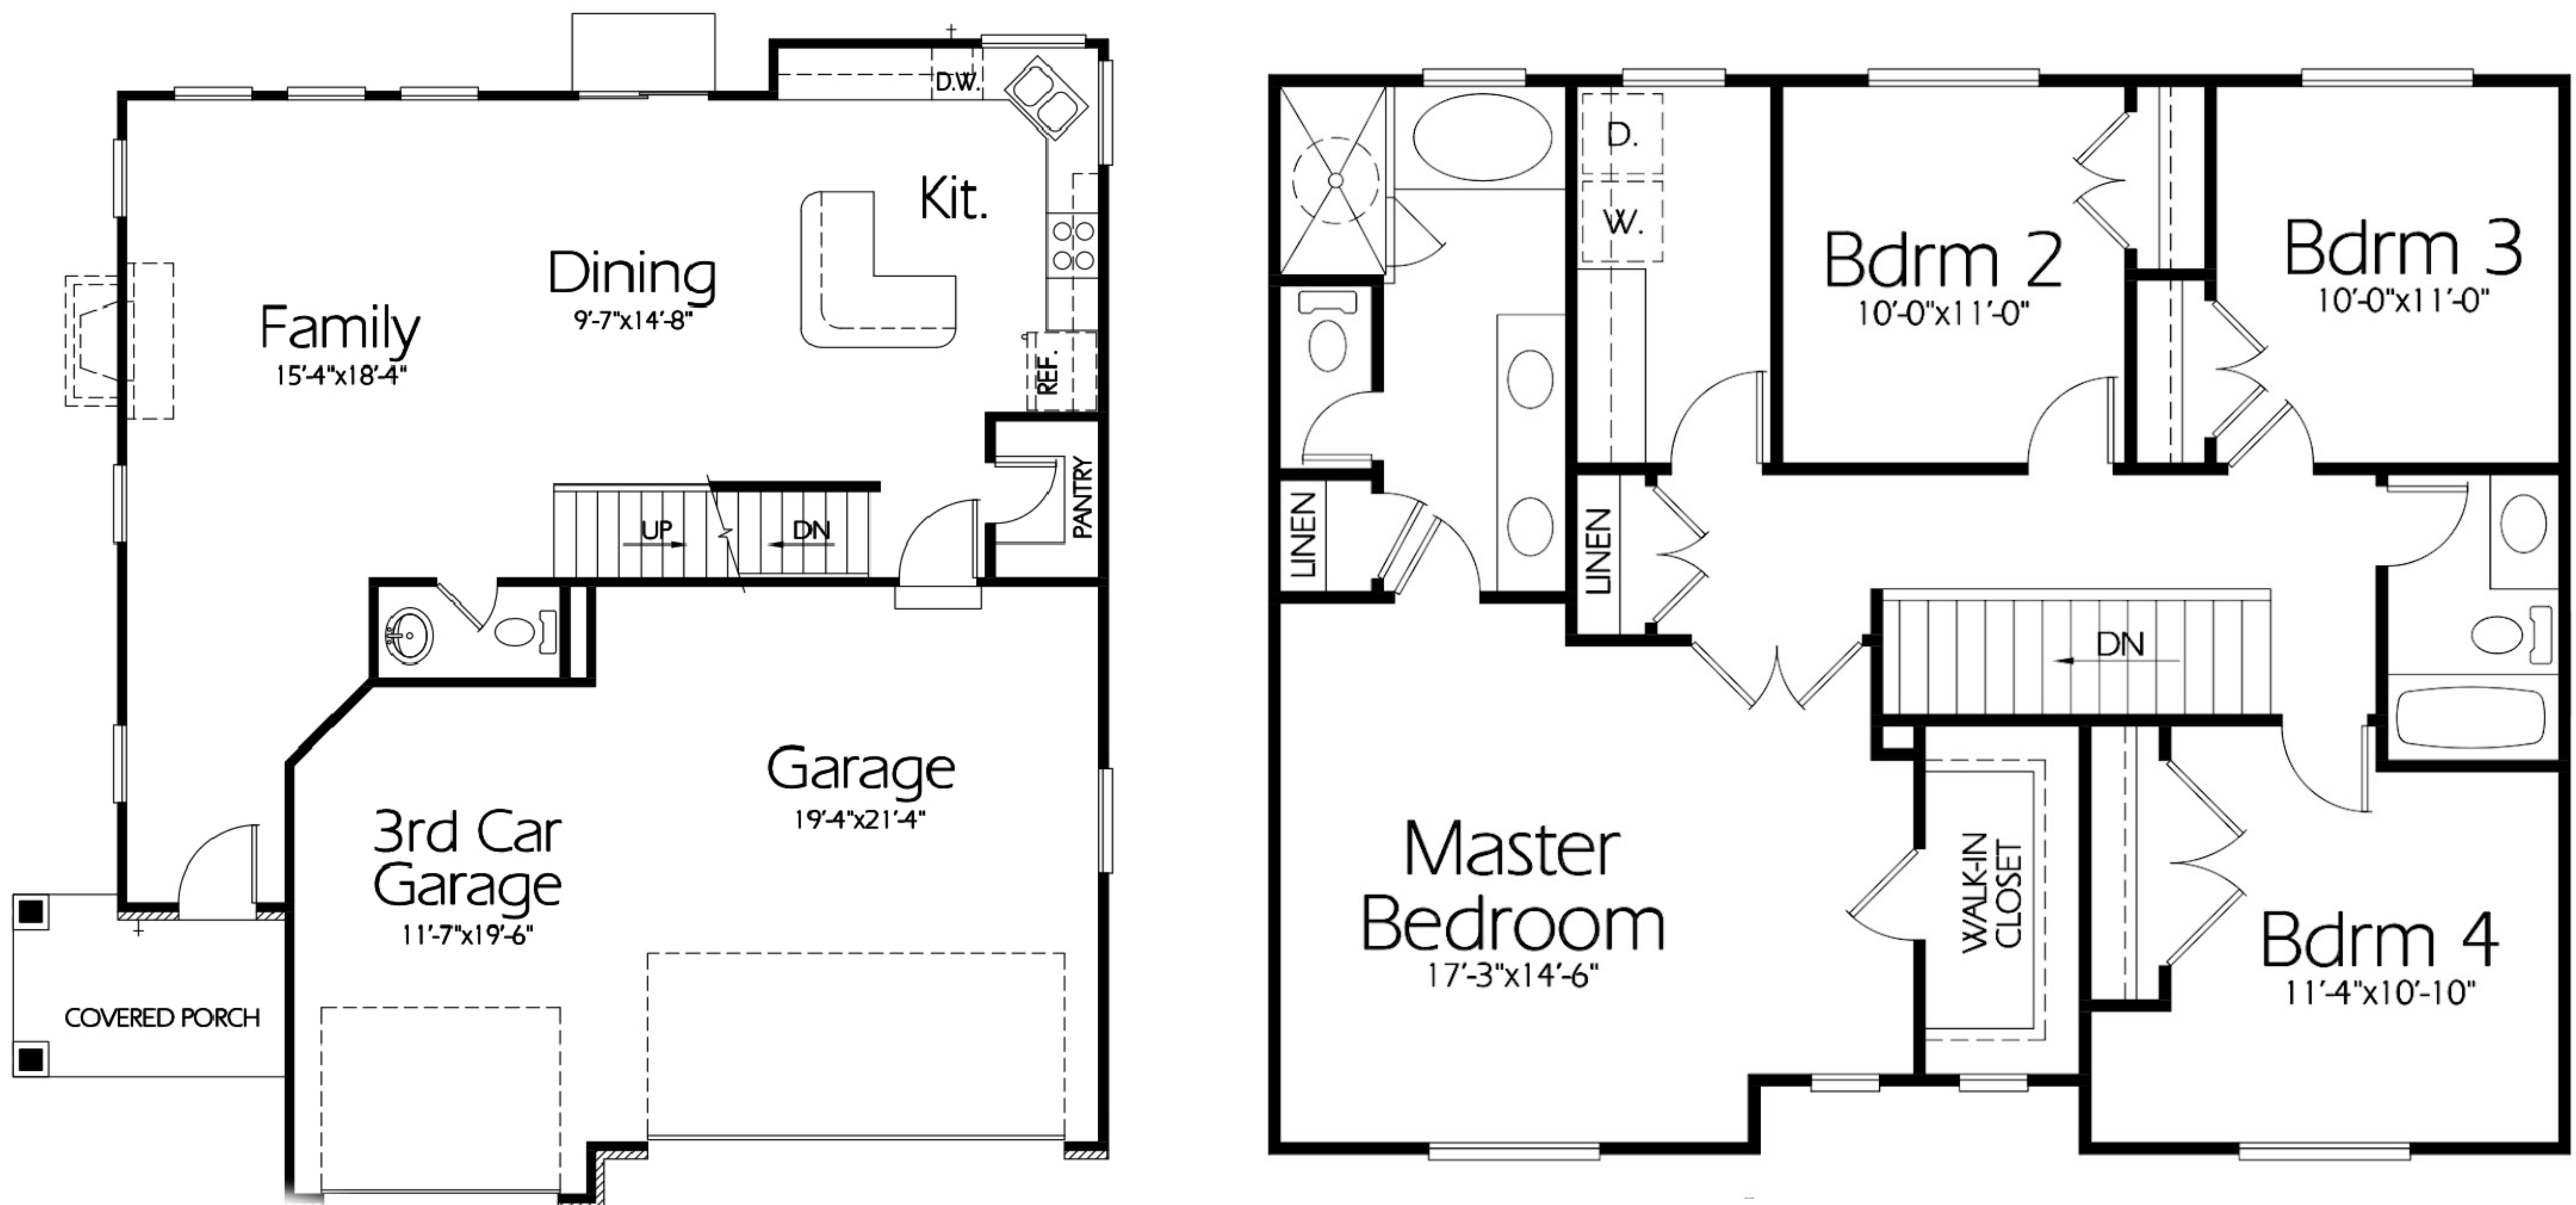

MODERN

The McCade Plan

TWO-STORY - 2062 SQ FT - 3030 TOTAL SQ FT - 4 BED - 2.5 BATH - 3 CAR GARAGE

Exterior elevation is an artist rendering and may not represent the final exterior finishes. SEE STANDARD FEATURES LIST